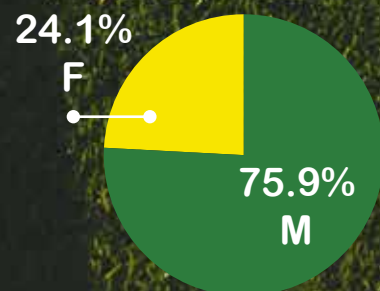

The GolfLink Consumer

Age

Rounds Per Year

450,000
SUBSCRIBERS

7 Million
UNIQUE USERS PER YEAR

16 Million
WEBSITE PAGE VIEWS
PER YEAR

EMAIL LIST OF
450,000
ACTIVE GOLFERS

56%
TRAFFIC FROM
MOBILE DEVICES

6500
FANS ACROSS
ALL SOCIAL
CHANNELS

Gender